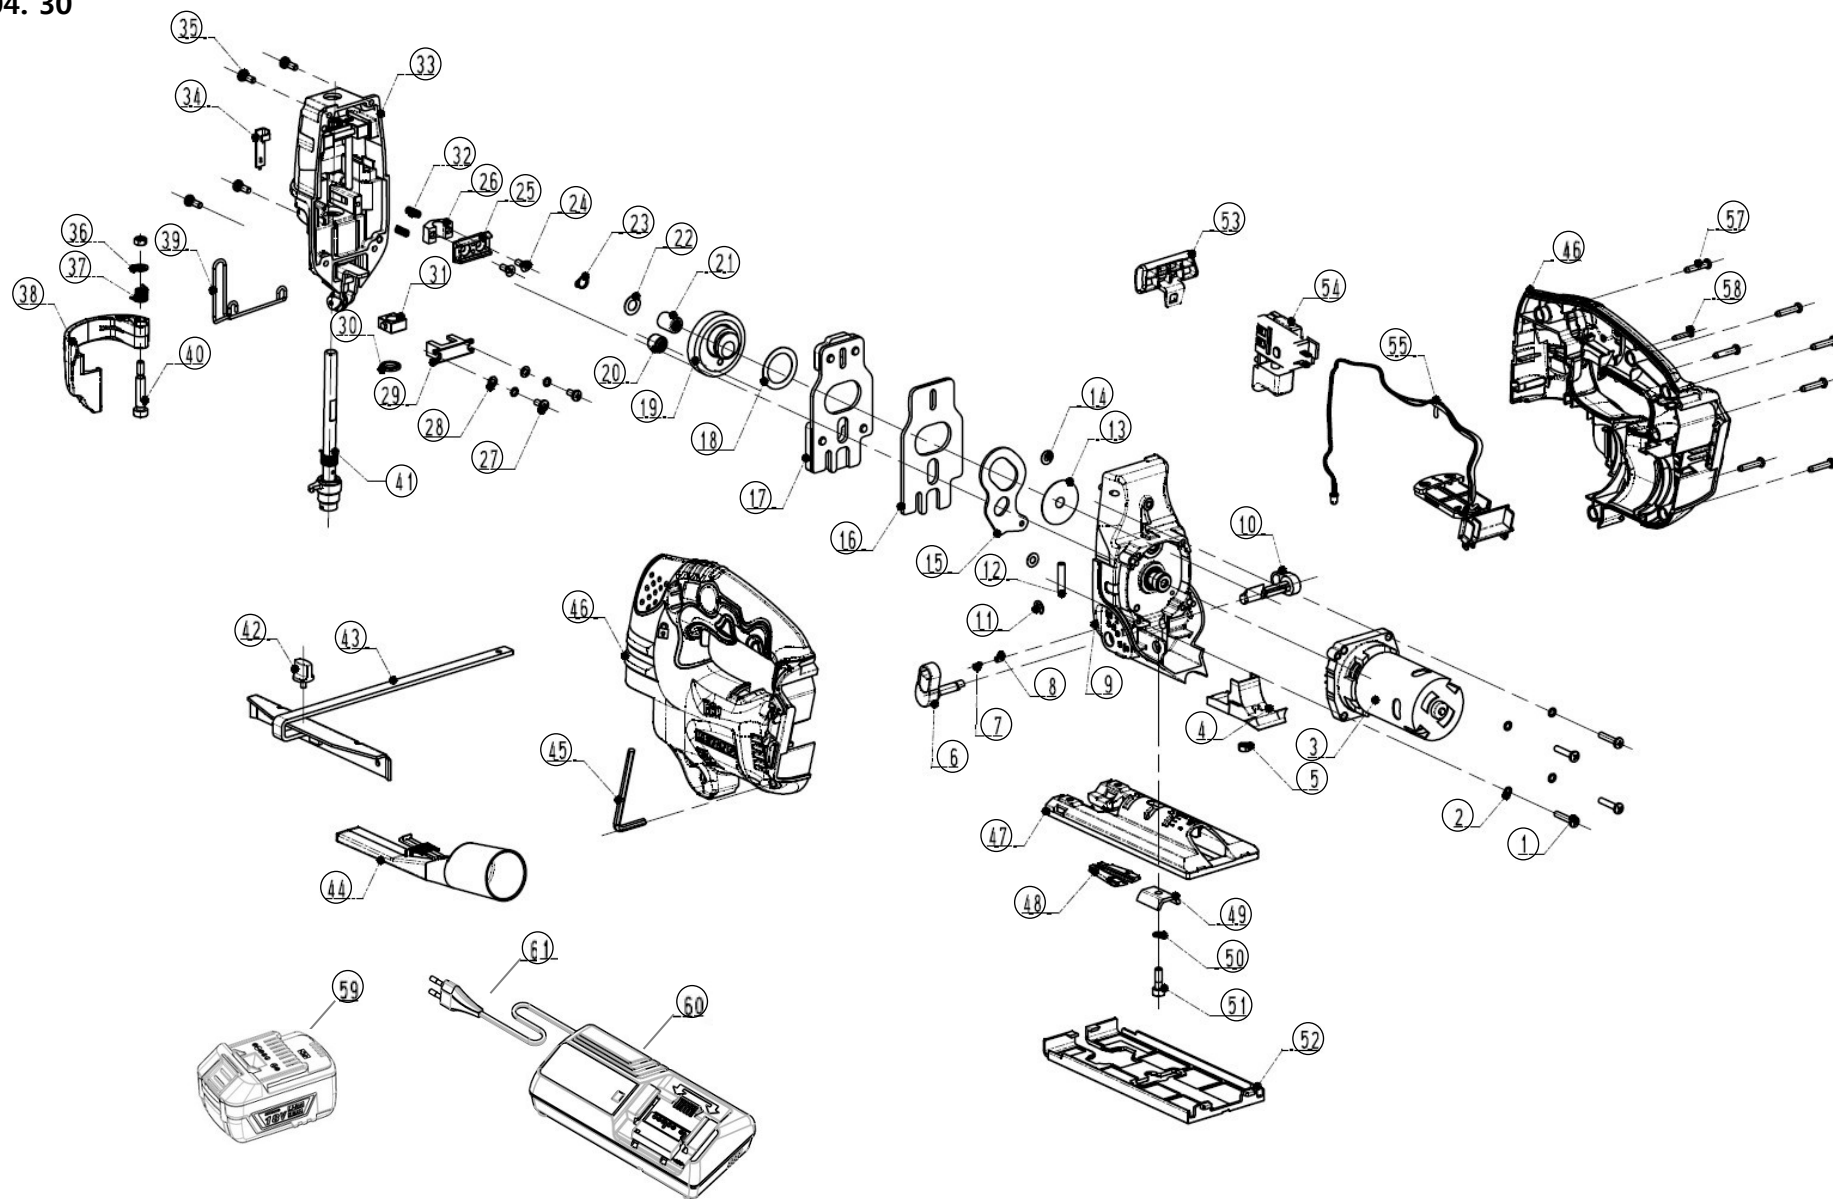

JS-1800L

CORDLESS JIG SAW

2012. 04. 30

PARTS

JS-1800L

Item no.	Part no.	Description	Q'ty	RSP (%)	Remark
1	2416766	SCREW(M4x20),JS-1800L	4	-	
2	2416767	SPRING WASHER(5650008001),JS-1800L	4	-	
3	3005832	MOTOR ASS'Y(18V),JS-18	1	5	
4	2131574	FAN BAFFLE,JS-1800L	1	-	
5	2416768	HEXAGON NUT(M5),JS-1800L	1	-	
6	3240318	PENDULUM LEVER,JS-1800L	1	1	
7	2416769	SPRING B(3660050001),JS-1800L	1	-	
8	2131594	CAP(3551668001),JS-1800L	1	-	
9	3109125	GEAR CASE ASS'Y,JS-18	1	5	
10	3240319	BLOWING KNOB,JS-1800L	1	1	
11	2416770	ERING(5660005001),JS-1800L	1	1	
12	2030357	PENDULUM PIN,JS-1800L	1	1	
13	2416771	WASHER D(3700184001),JS-1800L	1	1	
14	2416772	WASHER(3700197003),JS-1800L	2	1	
15	2030358	PENDULUM PLATE,JS-1800L	1	1	
16	2065224	COUNTERWEIGHT,JS-1800L	1	1	
17	3200205	COUNTERWEIGHT SET(2822262001),JS-1800L	1	1	
18	2416773	WASHER A(3700181001),JS-1800L	1	1	
19	2029102	GEAR SET,JS-1800L	1	1	
20	2418979	ROLLER ASS'Y,JS-1800L	1	1	
21	2417710	NEEDLE BEARING(5700029001)	1	1	
22	2416774	WASHER C(3700183001),JS-1800L	1	1	
23	2416787	CIRCLIPS FOR SHAFT,JS-1800L	1	1	
24	2416775	SCREW(M4x10),JS-1800L	2	5	
25	2030355	DRIVE BRACKET,JS-1800L	1	5	
26	2030356	DRIVE BRACKET CLAMP,JS	1	5	
27	2416776	Hexagon lobuar screw(M4X12),JS-1800L	2	1	

* RSP : Recommended Spare Part