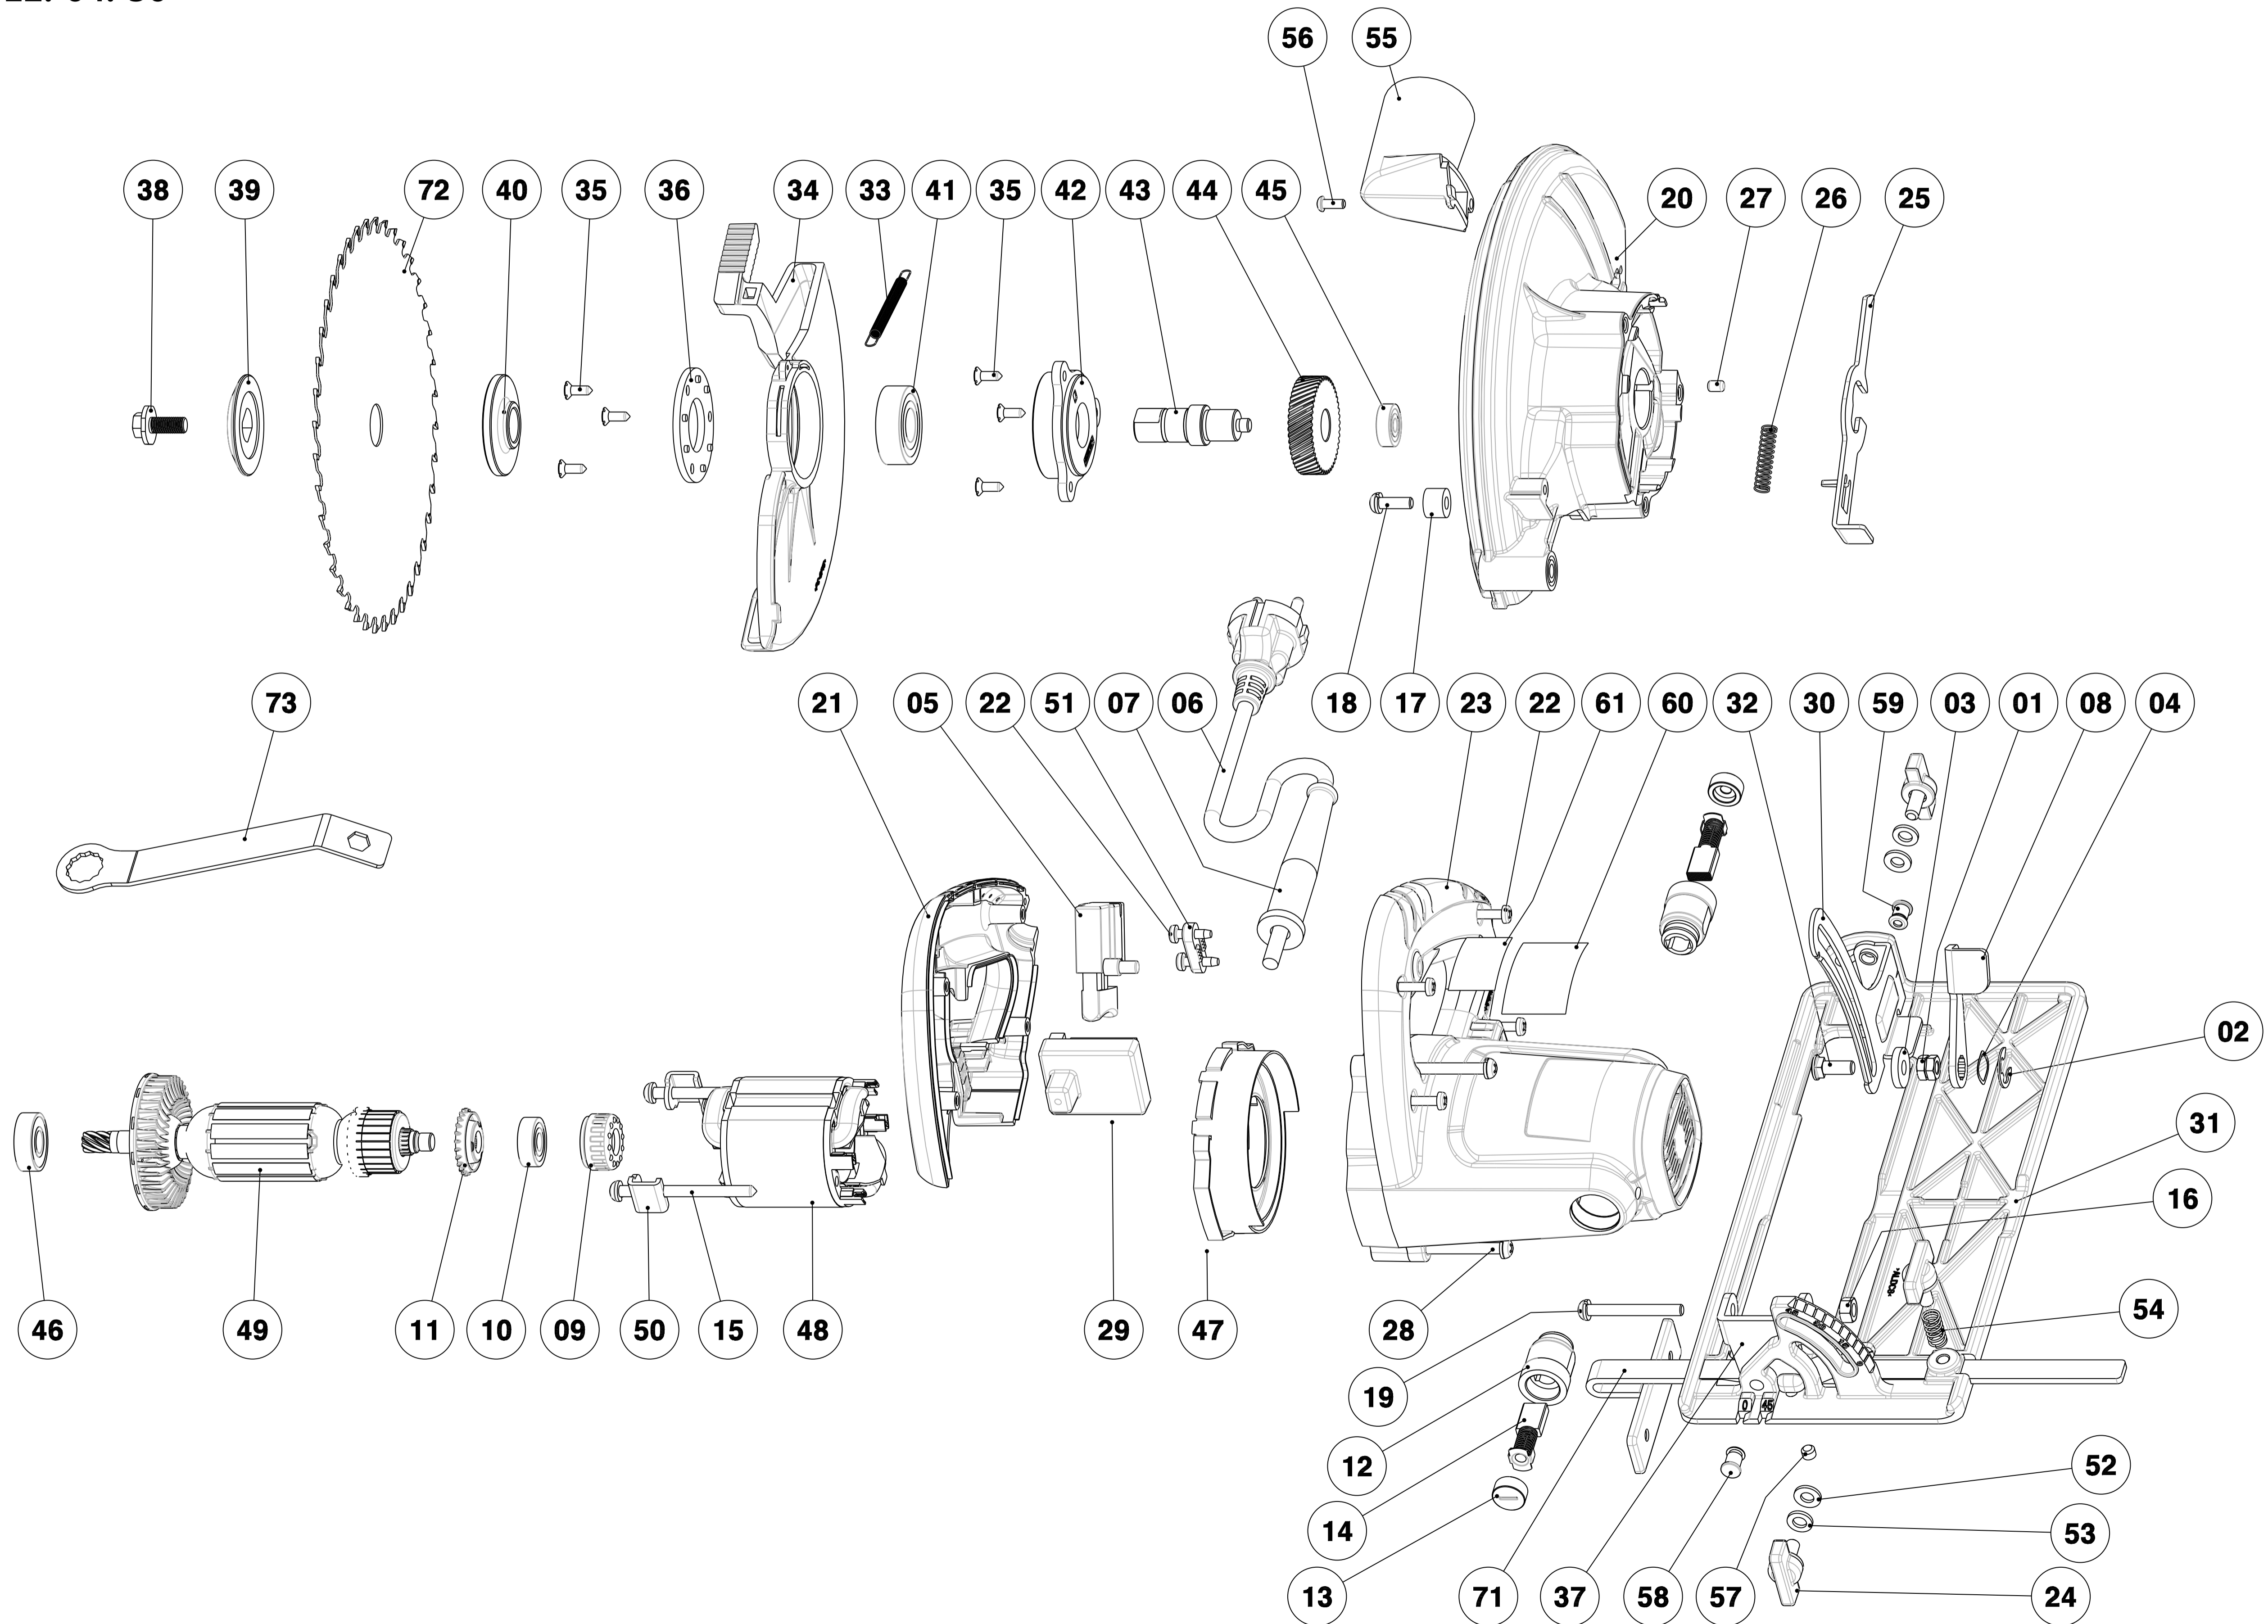

CS-7S

CIRCULAR SAW

2012. 04. 30

PARTS

CS-7S

Item no.	Part no.	Description	Q'ty	RSP (%)	Remark
1	2033608	NUT(A)	1	0.5%	1/4-20 UNC
2	2412048	RETAINING RING	1	0.5%	ETW-9
3	2407036	PLAIN WASHER©	1	0.5%	
4	2407403	WAVE WASHER	1	0.5%	BWW-625
5	2008429	TRIGGER SWITCH	1	8.0%	
6	3111471	CORD ASS'Y	1	3.0%	2C*1.0*2.8M, H05RN-F
7	2070317	CORD ARMOR	1	1.0%	
8	2064146	LOCK LEVER	1	1.0%	
9	2072321	RUBBER PACKING	1	1.0%	
10	2417909	BALL BEARING	1	2.0%	608UUC2
11	2130918	DUST COVER	1	1.0%	
12	2100156	BRUSH HOLDER	2	1.0%	
13	2100026	BRUSH CAP	2	1.0%	
14	2011107	CARBON BRUSH	1	1.0%	
	2011111	CARBON BRUSH	1	1.0%	AUTO
15	2405239	+PAN HD TAP S & SW	2	0.5%	M5*65
16	2033603	NUT	1	0.5%	M5
17	2070404	CUSHION	1	1.0%	
18	2404337	+PAN HD M/C S & PW	1	0.5%	M5*16
19	2402842	SPRING PIN BOLT	1	0.5%	M5, D6*47
20	2043393	GEAR COVER	1	1.0%	
21	2131207	HANDLE COVER	1	1.0%	
22	2405405	+PAN HD T/T-B	6	0.5%	M4*16
23	2120024	HOUSING	1	1.0%	
24	2100331	KNOB	3	1.0%	
25	2064253	LOCK PLATE	1	1.0%	
26	2411876	SPRING	1	0.5%	
27	2070102	BEARING LOCK	1	0.5%	D4.8*7
28	2404427	+PAN HD M/C S & SW & PW	3	0.5%	M5*45