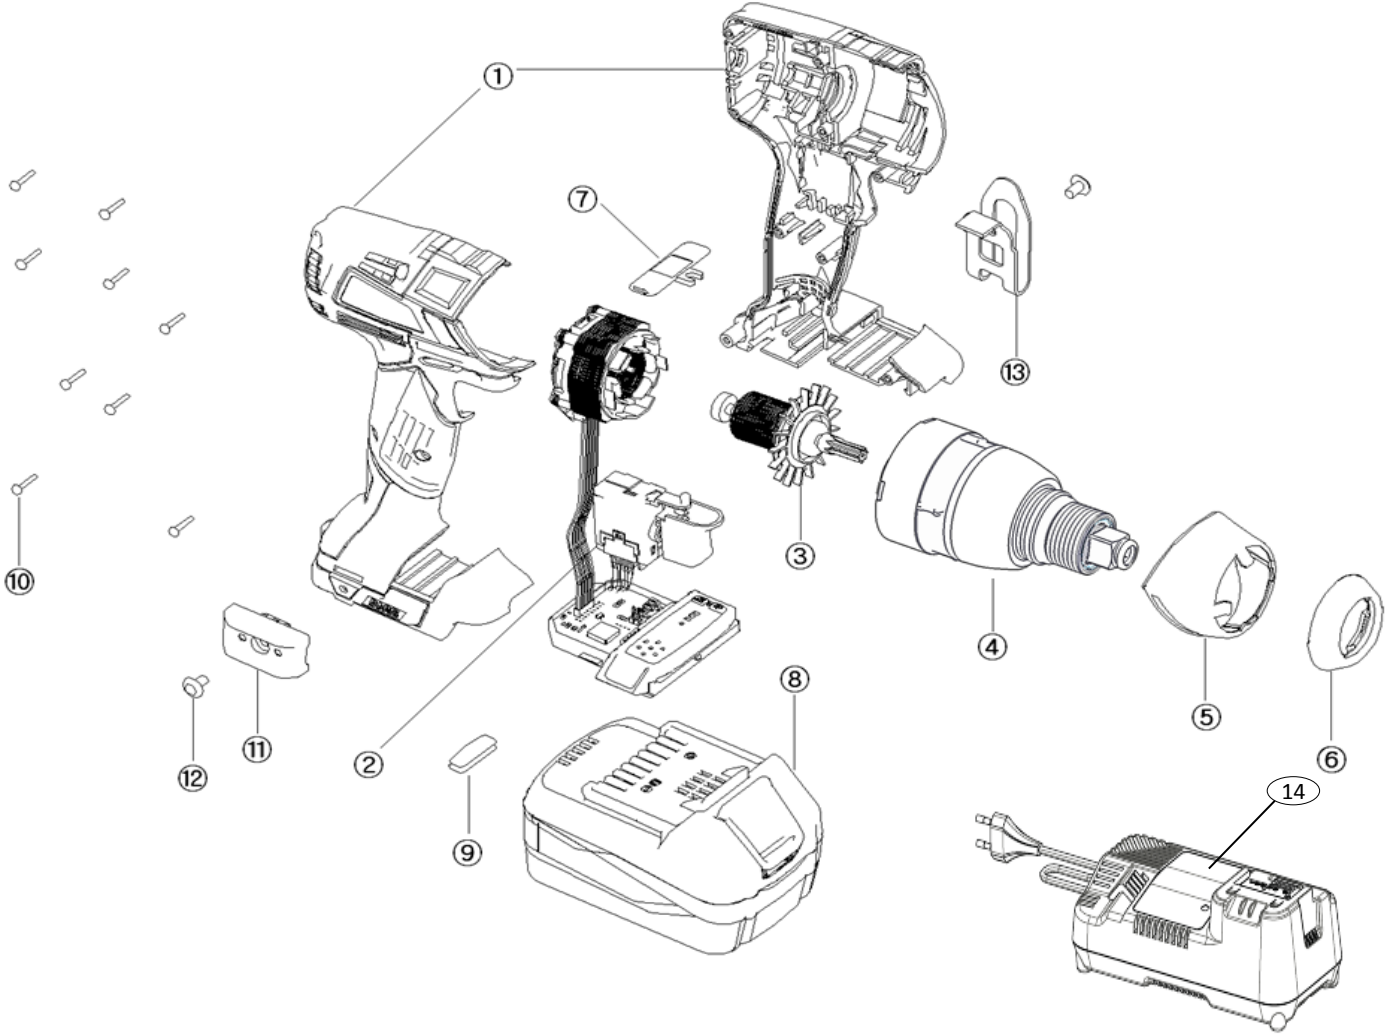

**DW18BL(5.0Ah)**  
**18V CORDLESS IMPACT DRILL + WRENCH**

PARTS

Item no.	Part no.	Description	Q'ty
1	2100198	HOUSING ASS'Y(R&L) ID18BL	1
2	2007011	CONTROLLER ASS'Y_EUROPE, ID18BL	1
3	2011457	ROTOR SUB ASS'Y,(AS), IW18BL	1
4	3109188	IMPACT DRIVER WRENCH GEARBOX ASS'Y, DW18BL	1
5	2131794	GEAR BOX COVER, IW18BL	1
6	2070094	RUBBER BUMPER, ID18BL	1
7	2103068	REVERSE KNOB(ORANGE), DID-1440L	1
8	3111674	BATTERY PACK ASS'Y(EU,18V,5.0AH,NEW,BLACK)	2
9	2075138	RUBBER DAMPER, DID-1801BL-C	1
10	2405068	+PAN HD TAP SCREW(M3×16, Black, Class 2)	9
11	2418995	BIT HOLDER, ID18BL	1
12	2406202	+TRUSS HD M/C SCREW(M4×8, Black)	2
13	2065246	HOOK(BELT CLIP), ASD-1800L	1
14	3111681	HS CHARGER SUB ASS'Y (EU,10.8V-18V 6.5A,220-240V), C18046	1