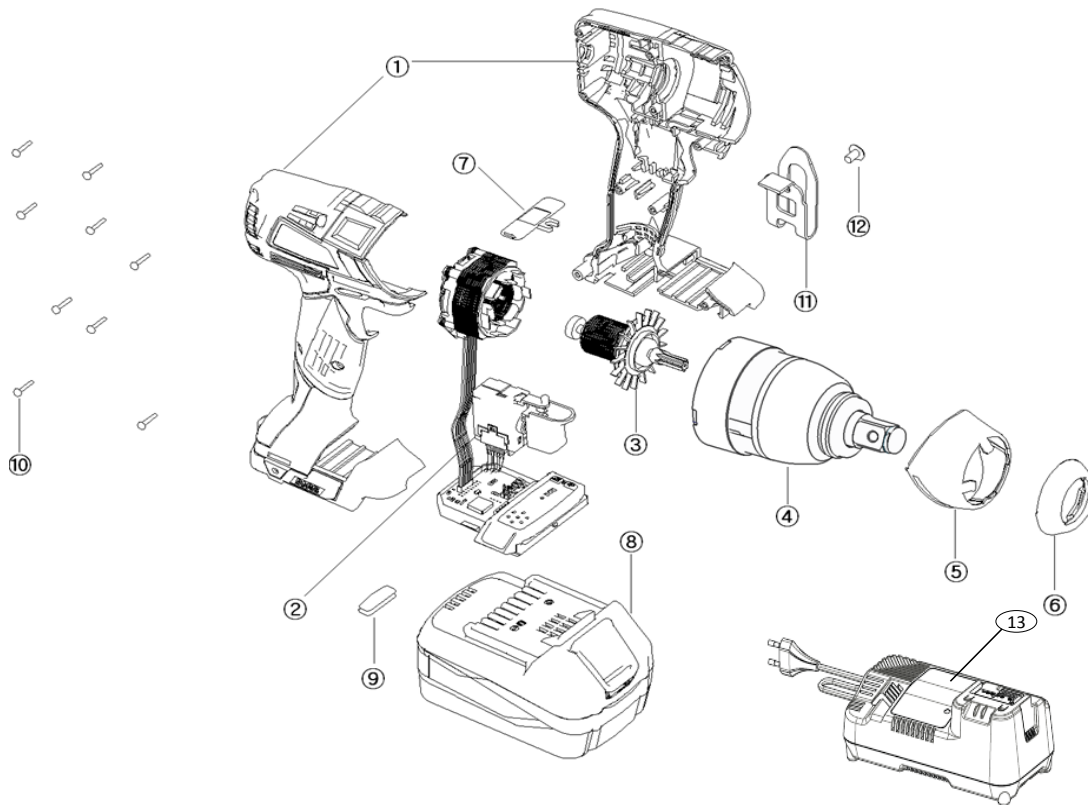

**IW18BL(5.0Ah)
18V CORDLESS IMPACT WRENCH**

PARTS

Item no.	Part no.	Description	Q'ty
1	2100198	HOUSING ASS'Y(R&L) ID18BL	1
2	2007010	CONTROLLER ASS'Y_EUROPE, IW18BL	1
3	2011457	ROTOR SUB ASS'Y,(AS), IW18BL	1
4	3109157	IMPACT WRENCH GEARBOX ASS'Y, IW18BL	1
5	2131794	GEAR BOX COVER, IW18BL	1
6	2070094	RUBBER BUMPER, ID18BL	1
7	2103068	REVERSE KNOB(ORANGE), DID-1440L	1
8	3111674	BATTERY PACK ASS'Y(EU,18V,5.0AH,NEW,BLACK)	2
9	2075138	RUBBER DAMPER, DID-1801BL-C	1
10	2405068	+PAN HD TAP SCREW(M3×16, Black, Class 2)	9
11	2065246	HOOK(BELT CLIP), ASD-1800L	1
12	2406202	+TRUSS HD M/C SCREW(M4×8, Black)	1
13	3111681	HS CHARGER SUB ASS'Y (EU,10.8V-18V 6.5A,220-240V), C18046	1