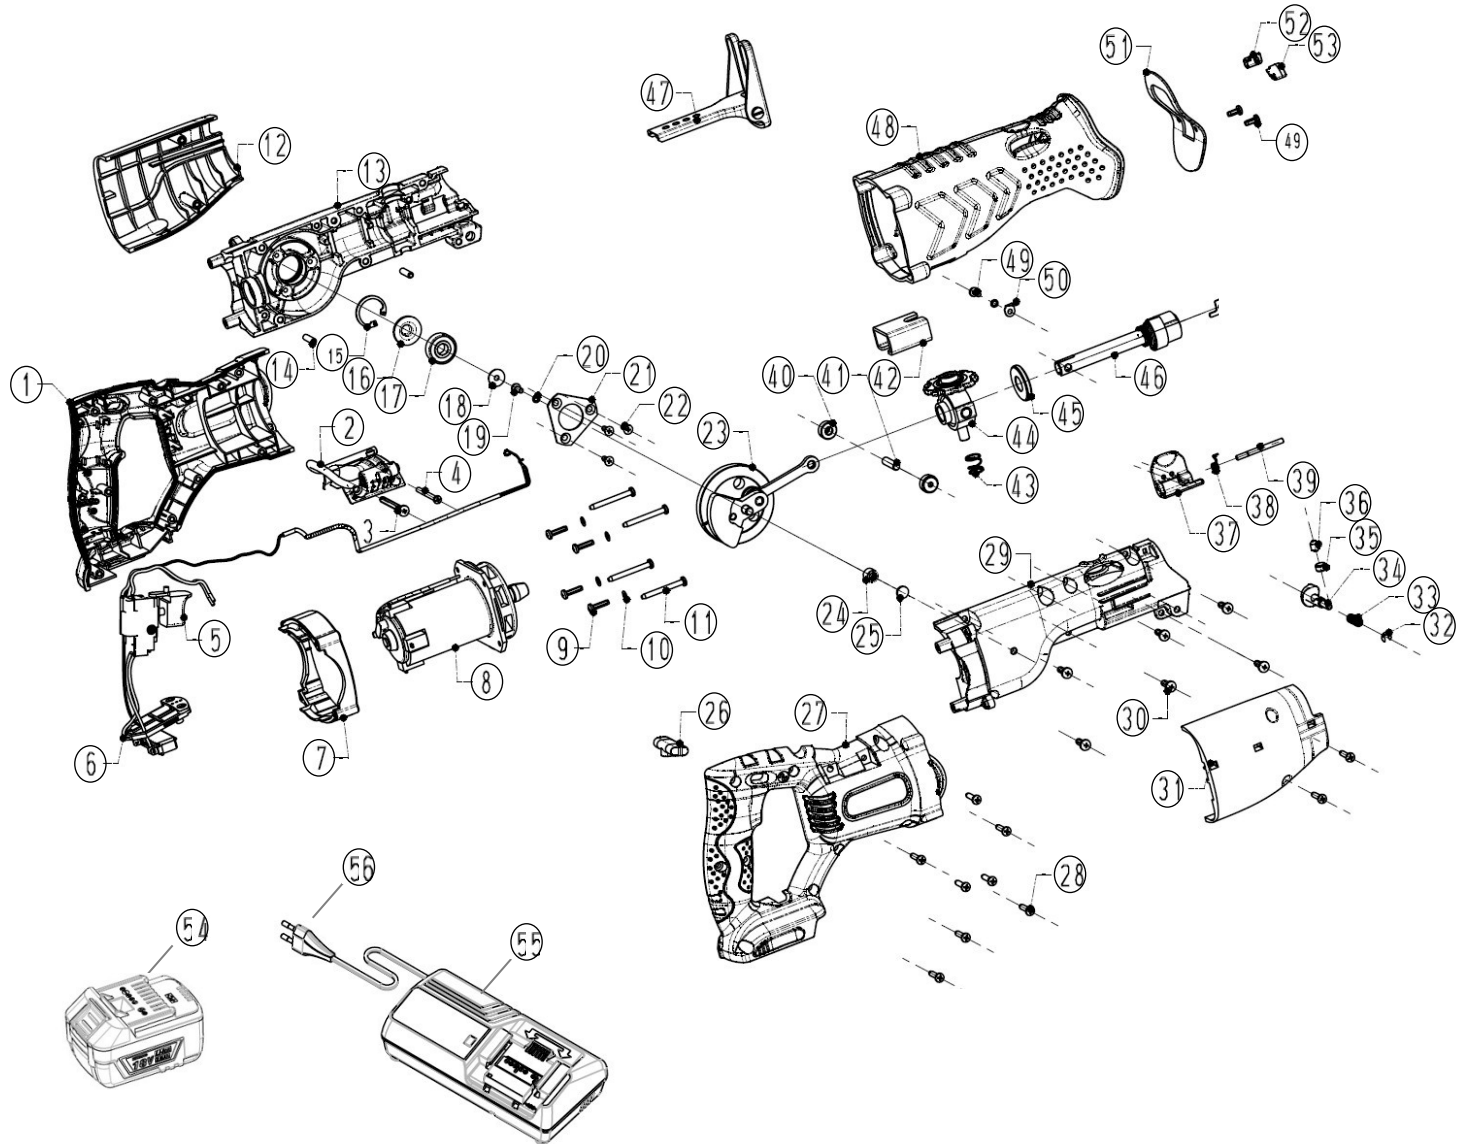

RS-1800L

CORDLESS RECIPROCATING SAW

2012. 04. 30

PARTS

RS-1800L

Item no.	Part no.	Description	Q'ty	RSP (%)	Remark
1	2131571	HOUSING(R&L) ASS'Y,RS-1800L	1	5	
2	3109129	POTHOOK ASS'Y,RS-1800	1	3	
3	2416742	THREAD FORMING SCREW(M5x45)	1	1	
4	2416743	TAPPING SCREW(M4x40)	1	1	
5	2009201	SWITCH,RS-1800L	1	5	
6	3110495	PCM(D) ASS'Y,RS-1800L	1	5	
7	2131575	LANTERN RING,RS-1800L	1	1	
8	3005835	MOTOR ASS'Y(18V),RS-18	1	5	
9	2416744	THREAD FORMING SCREW(M4x16)	4	1	
10	2416751	PLAIN WASHER(5650006001),RS-1800L	4	1	
11	2416745	TAPPING SCREW(4.2x40-F-H)	4	-	
12	2131587	LEFT FAN BAFFLE,RS-1800L	1	1	
13	2041715	LEFT GEAR CASE,RS-1800	1	5	
14	2416755	PIN(5670157001),RS-1800L	2	1	
15	2416752	CIRCLIPS FOR HOLE,RS-1800L	1	1	
16	2131588	DUST COVER,RS-1800L	1	1	
17	2417708	BALL BEARING(6000ZZ)	1	1	
18	2416753	WASHER(3700353001)	1	-	
19	2416746	SCREW(M4x10)	1	-	
20	2416754	SPRING WASHER(5650007007),RS-1800L	2	-	
21	2065220	BEARING CLAMPING PLATE,RS-1800L	1	1	
22	2416747	THREAD FORMING SCREW(M4x12)	3	-	
23	3109130	LINK GEAR ASS'Y,RS-18	1	5	
24	2417709	NEEDLE BEARING(HK0709)	1	1	
25	2416764	GASKET,RS-1800L	1	1	
26	2131593	KNOB,RS-1800L	1	1	
27	2131571	HOUSING(R&L) ASS'Y,RS-1800L	1	-	
28	2416748	TAPPING SCREW(ST4.2x19-F-H)	11	1	