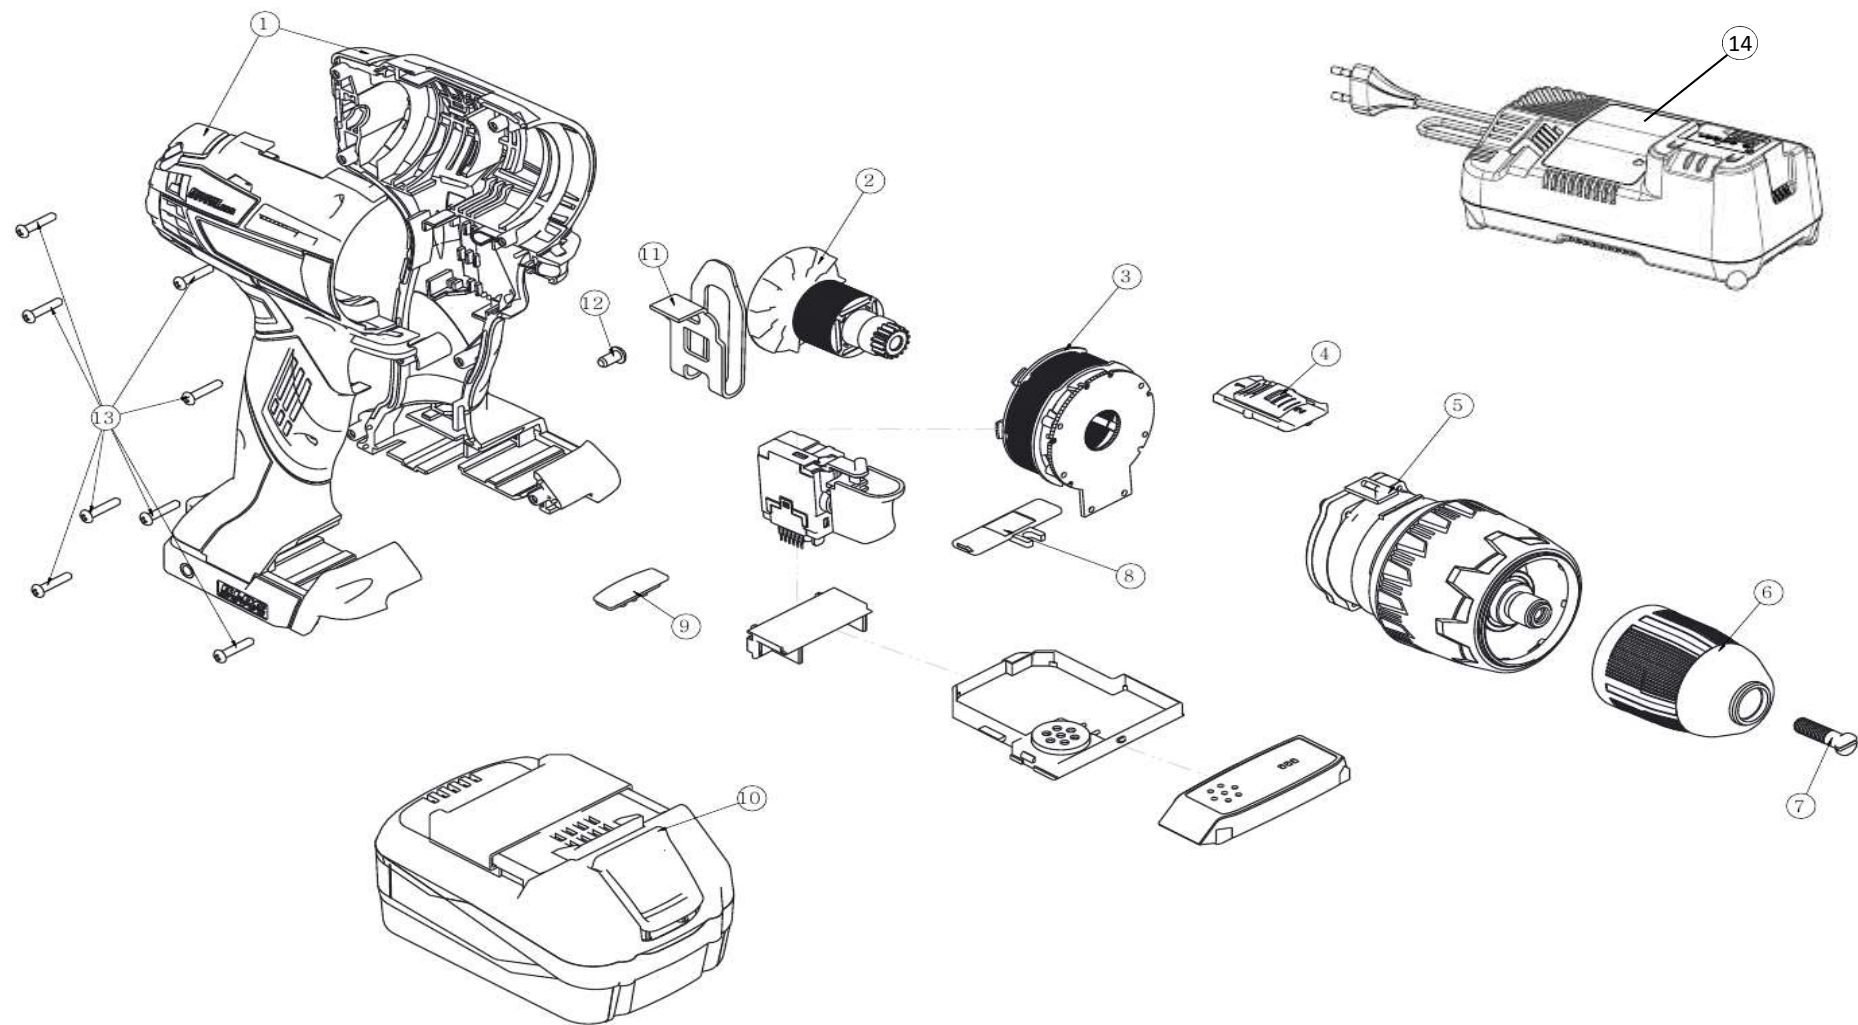

**DD18BL(5.0Ah) 8003007**  
**18V CORDLESS DRIVER DRILL**  
2016.07.15

**PARTS**

Item no.	Part no.	Description	Q'ty			
1	2110494	HOUSING ASS'Y	1			
2	3006019	ROTOR SUB ASS'Y	1			
3	2007009	CONTROLLER SUB ASS'Y	1			
4	3240019	SHIFT KNOB SUB ASS'Y	1			
5	3109183	GEAR BOX ASS'Y	1			
6	2456136	KEYLESS CHUCK	1			
7	2404807	SPECIAL SCREW	1			
8	2103068	REVERSE KNOB	1			
9	2075138	RUBBER DAMPER	1			
10	3111680	BATTERY PACK ASS'Y	1			
11	2065246	HOOK	1			
12	2406202	+TRUSS HD M/C SCREW	1			
13	2405068	+PAN HD TAP SCREW	7			
14	3111681	[CN]HS CHARGER ASS'Y(KOR	1			

\* RSP : Recommended Spare Part