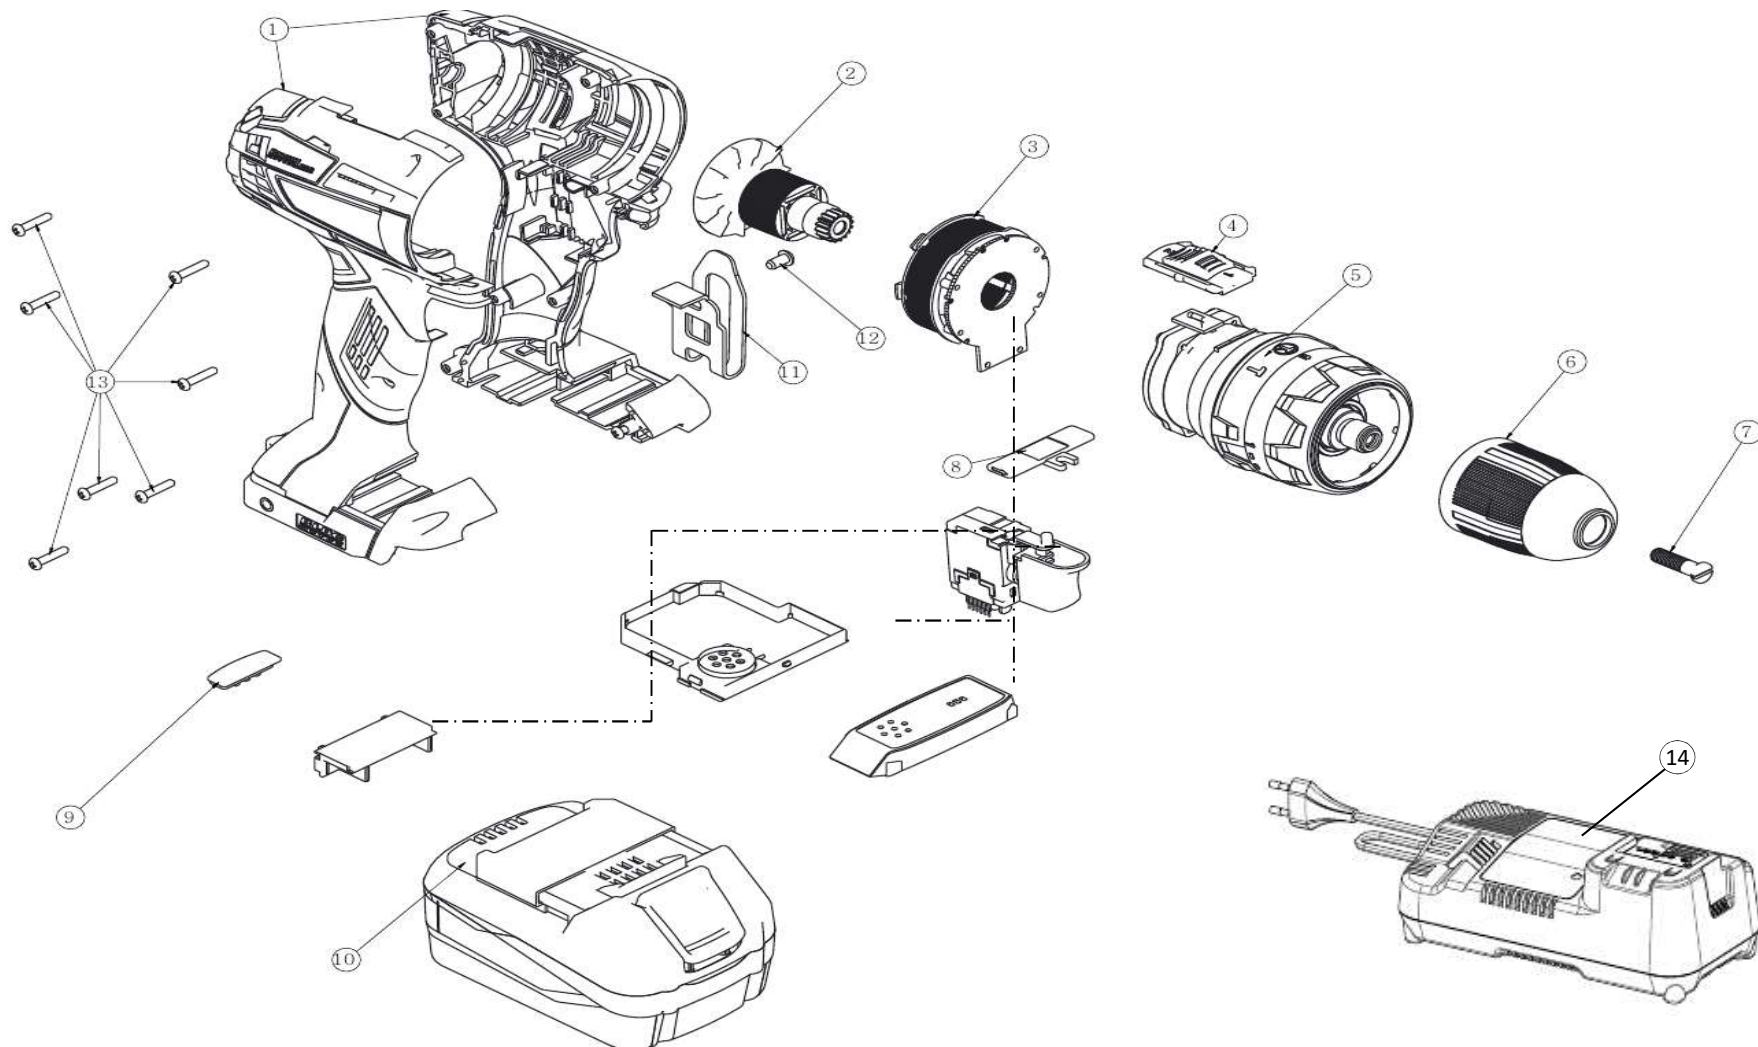

DM18BL(5.0Ah) 8070005
18V CORDLESS HAMMER DRILL
2016.07.15

PARTS

Item no.	Part no.	Description	Q' ty			
1	2110494	HOUSING ASS' Y	1			
2	3006019	ROTOR SUB ASS' Y	1			
3	2007009	CONTROLLER SUB ASS' Y	1			
4	3240019	SHIFT KNOB SUB ASS' Y	1			
5	3109145	GEAR BOX ASS' Y	1			
6	2456136	KEYLESS CHUCK	1			
7	2404807	SPECIAL SCREW	1			
8	2103068	REVERSE KNOB	1			
9	2075138	RUBBER DAMPER	1			
10	3111680	BATTERY PACK ASS' Y	1			
11	2065246	HOOK	1			
12	2406202	+TRUSS HD M/C SCREW	1			
13	2405068	+PAN HD TAP SCREW	7			
14	3111681	[CN]HS CHARGER ASS' Y (KOR	1			

* RSP : Recommended Spare Part

STANDARD ASSESSORIES

Item no.	Part no.	Description	Q' ty			
1	3140379	PLASTIC KIT ASS' Y	1			
2	7740550	INSTRUCTION MANUAL	1			