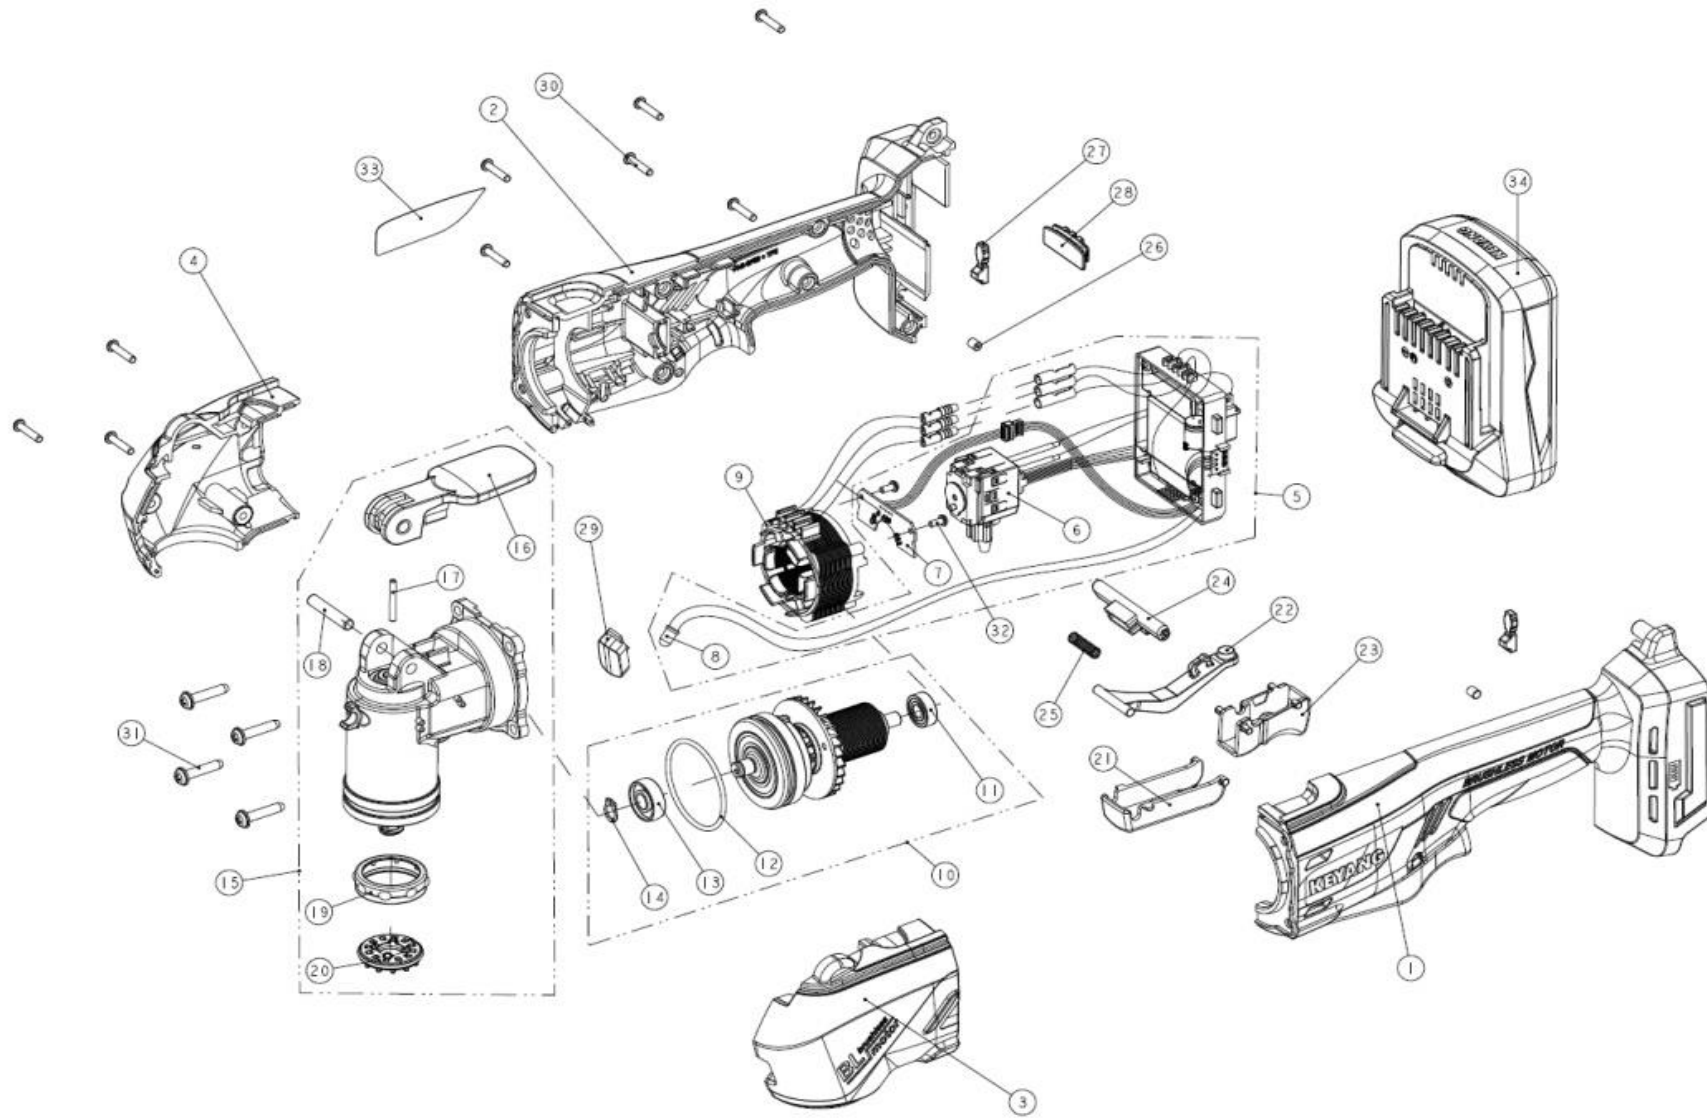

MC18BL

CORDLESS MULTI-CUTTER

2017. 09. 04

PARTS

MC18BL(#8004048)

Item no.	Part no.	Description	Q'ty	Remark
1	2100433	HOUSING-LH	1	For A/S Part,LH/RH SUB ASS'Y will be provided

2	2100434	HOUSING-RH	1	(Part No. 3240035)
3	2100396	CRANK HOUSING COVER-LH	1	For A/S Part,LH/RH SUB ASS'Y will be provided (Part No. 3140464)
4	2100395	CRANK HOUSING COVER-RH	1	
5	3111764	CONTROLLER SUB ASS'Y,MC18BL	1	Ass'y
6	-	TRIG S/W EGD-BLDC-012,MC18BL	1	
7	3111682	CONTROLLER ASS'Y,(18V,BLDC),MC	1	
8	2100223	LED	1	
9	3010059	S/T SUB ASS'Y,MC18BL	1	
10	3006022	ROTOR ASS'Y,MC18BL	1	Ass'y
11	2417057	BALL BEARING	1	696ZZC2
12	2070156	O-RING(A)	1	Φ2.0xID38.
13	2417241	[SZ]SPHERE BALL BEARING	1	R607
14	2400198	SNAP RING	1	SK5,STW-7,3+Cr
15	3250159	CRANK HOUSING MODULE,MC18BL	1	Ass'y
16	2100222	[SZ]CLAMPING LEVER	1	For A/S Part,LH/RH SUB ASS'Y will be provid (Part No. 3250236)
17	2030197	[SZ]LOCKING BOLT	1	
18	2030196	[SZ]CLAMP PIN	1	
19	2070155	[SZ]ADAPTER HOLDER	1	
20	2200109	TURNABLE BLADE ADAPTER	1	
21	2100400	KNOB-G	1	
22	2100398	LEVER	1	
23	2100432	KNOB-H	1	
24	2100399	LOCK BUTTON	1	
25	2030200	RETURN SPRING	1	
26	2412478	RUBBER A,HD18BL	2	
27	2070158	RUBBER DAMPER-M,MC18BL	2	
28	2075138	RUBBER DAMPER, DID-1801BL-C	1	
29	2100223	LED CASE,(투명PC),MC18BL	1	

* RSP : Recommended Spare Part

PARTS

MC18BL(#8004048)

Item no.	Part no.	Description	Q'ty	Remark
30	2405068	+PAN HD TAP SCREW	9	M3*16,black,2,3+Cr
31	2405140	+PAN HD TAP S & PW	4	M4*20,black,3+Cr
32	2400157	+PAN HD TAP SCREW	2	M2, 6*6 ,3+Cr
33	7700316	NAME PLATE, MC18BL	1	
34				

35				
36				
37				
38				
39				
40				
41				
42				
43				
44				
45				
46				
47				
48				
49				
50				

* RSP : Recommended Spare Part

STANDARD ASSESSORIES

MC18BL(#8004048)

Item no.	Part no.	Description	Q'ty	Remark
51	3150173	PLASTIC KIT ASS'Y	1	
52	3050363	SCREW KIT ASS'Y	1	
63	7740670	ML MANUAL	1	
64				
65				
66				
67				
68				
69				
70				

* RSP : Recommended Spare Part