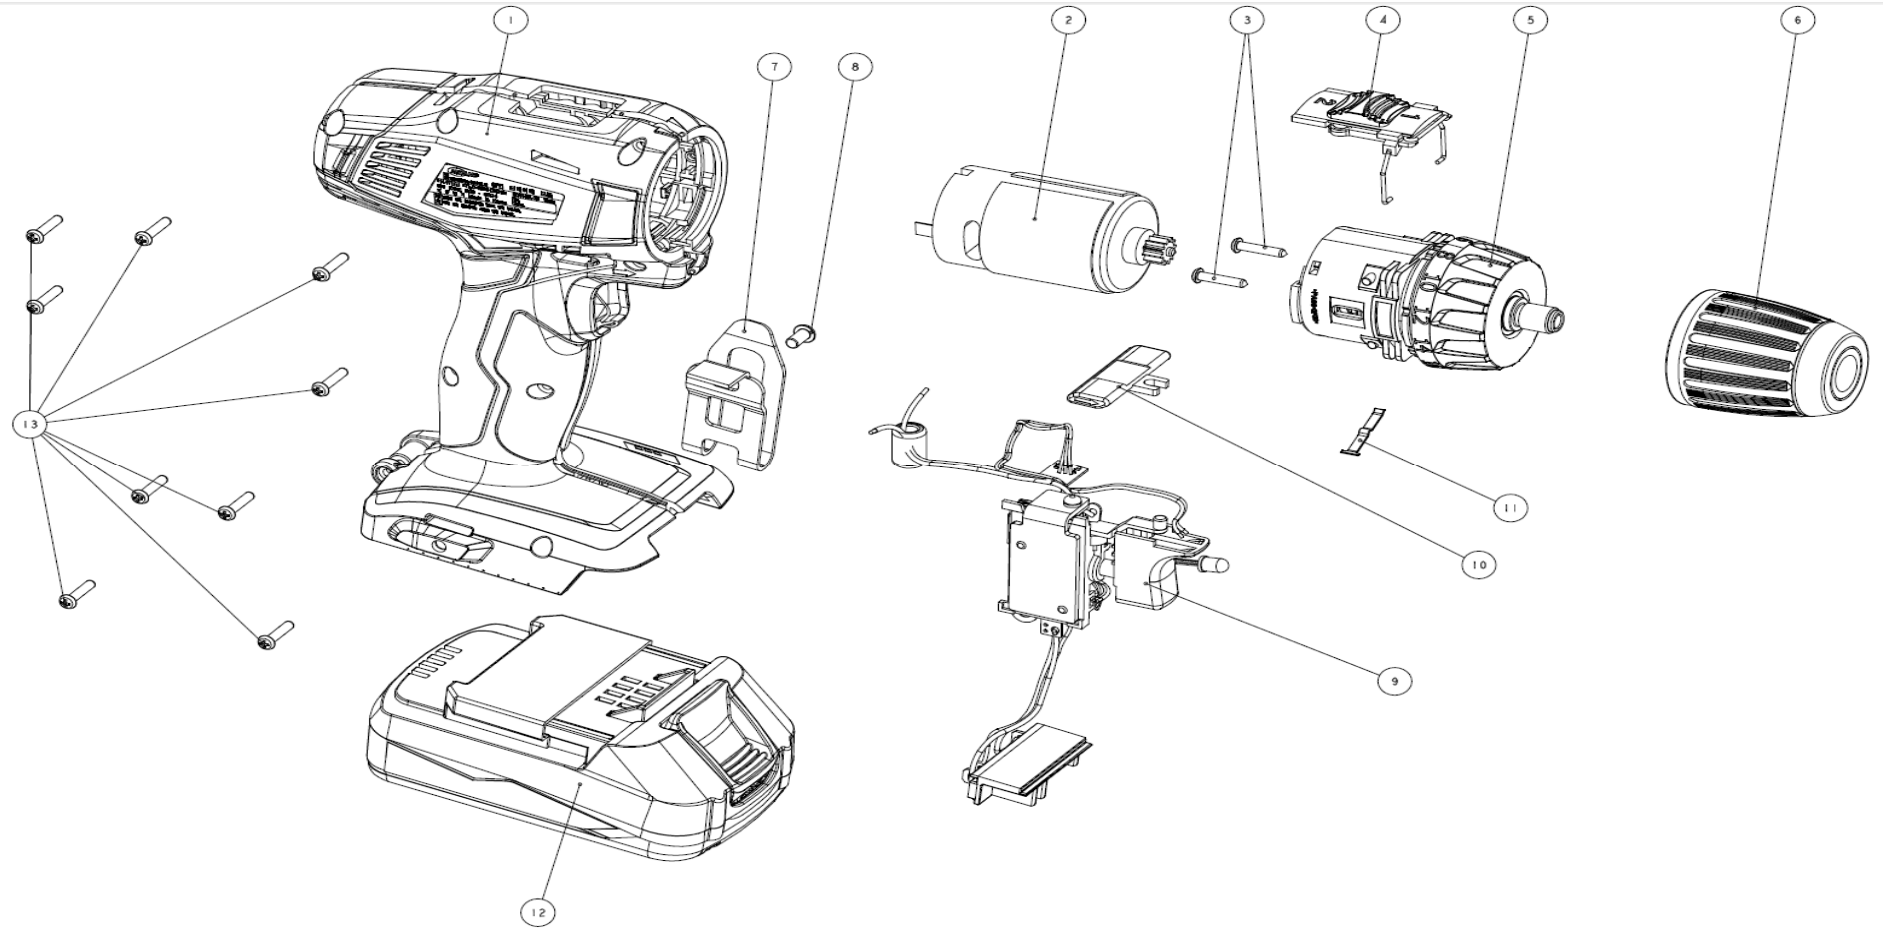

DD-1802LP-2C

No.	Part No.	Part Name	Spec.
0	8004010	CORDLESS DRILL DD-1802LP-2C [充电钻]	荷兰KEM
1	2110671	HOUSING DD-1802L-2C [机壳组件]	棕色 (BROWN)
2	Y100441	DC MOTER SUB ASSY WITH PINION	COMPACT P600_JOHNSON,
3	2400085	PAN HD M/C SCREW [盘头机械牙螺丝M3X5]	M3X5,COAT
4	2115192	SHIFT KNOB [换档开关(DD-1202L-2)]	材质:PA6-GF33;颜色:橙色

5	3109142	GEAR BOX ASSY [齿轮箱组件]	奇磨
6	2456218	KEYLESS CHUCK(WEIDA) [手紧夹头(DD-1202L)]	J1610ES/3/8-24UNF
7	2065246	HOOK, DIW-1801L [挂钩]	SUS430
8	2406202	+TRUSS HD M/C SCREW(M4*8,黑色) [扁头机械牙螺钉]	M4*8
9	3111861	S/W DD-1802LP-2C [开关]	开关帽橘色
10	2103068	RESERSE KNOB DD-1802LP-2C [换向杆]	橙色
11	2056412	CLICK SPRING [棘轮弹簧]	SK5
12	3150156	BATTERY PACK ASSY, ASD-1800L [电池包组件]	全黑
13	2400086	PAN HD TAP SCREW [M3X16自攻螺丝]	M3X16
	2404809	SPECIAL SCREW DD-1202L-2 [机械牙特殊螺丝]	M5*22
	3050368	PLASTIC KIT ASSY, DIW-1801L [塑盒组件]	棕色
	3111853	BATTERY PACK CHARGER,(EMC) DIW-1801L [电池包充电器]	全黑
	3150436	TERMINAL D ASSY, BC-1800 [端子组件 (BC-1800)]	-