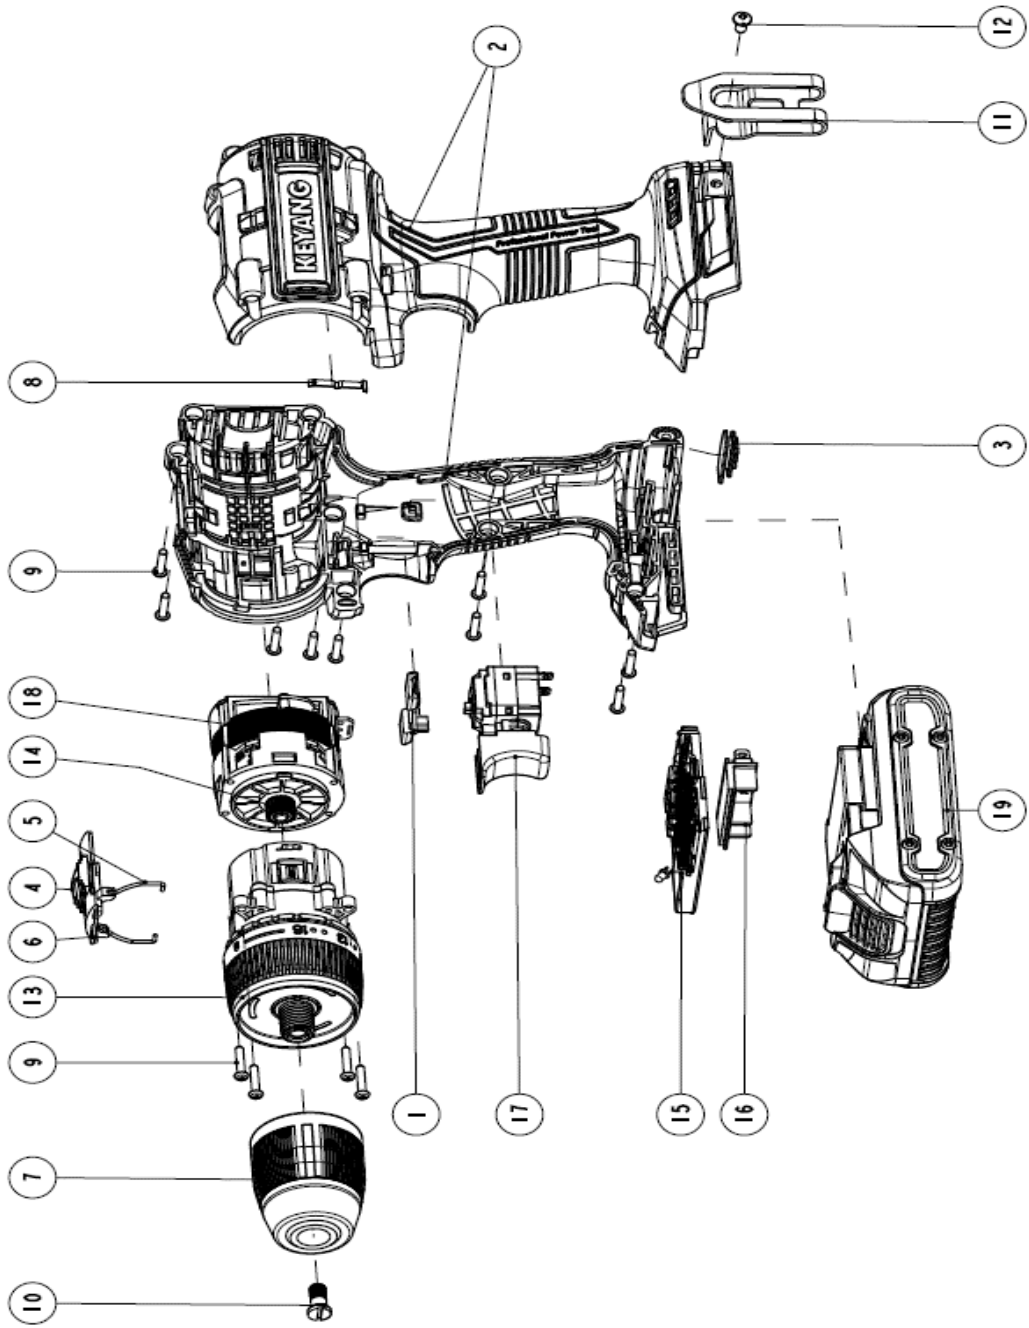

DD18BL-W (8004197)

**Cordless Driver Drill, DD18BL-W 8004197 (EU, CE)**

Item no.	Part no.	Description	Q'ty	Remark
1	2111151	REVERSE KNOB	1	
2	3240049	HOUSING SUB ASS'Y	1	
3	2075138	RUBBER DAMPER	1	
	3150272	SHIFT KNOB ASS'Y	1	Include #4, 5, 6
4	2111155	SHIFT KNOB	1	
5	2050585	KNOB SPRING(B)	1	
6	2412087	KNOB SPIRNG(A)	1	
7	2418136	KEYLESS CHUCK	1	
8	2056412	CLICK SPRING	1	
9	2400086	+PAN HD TAP SCREW(M3*16)	13	
10	2403826	SPECIAL SCREW(M6*22)	1	
11	2065246	HOOK	1	
12	2406202	+TRUSS HD M/C SCREW(M4*8)	1	
13	3109292	GEAR BOX ASS'Y	1	
	3007015	CONT+MOTOR SUB ASS'Y	1	Includ #14, 15, 16, 17, 18
14	2024378	PINION GEAR	1	
15	-	CONTROLLER	1	
16	3150261	TERMINAL D ASSY	1	
17	3112223	SWITCH	1	
18	3010131	STATOR ASSY	1	