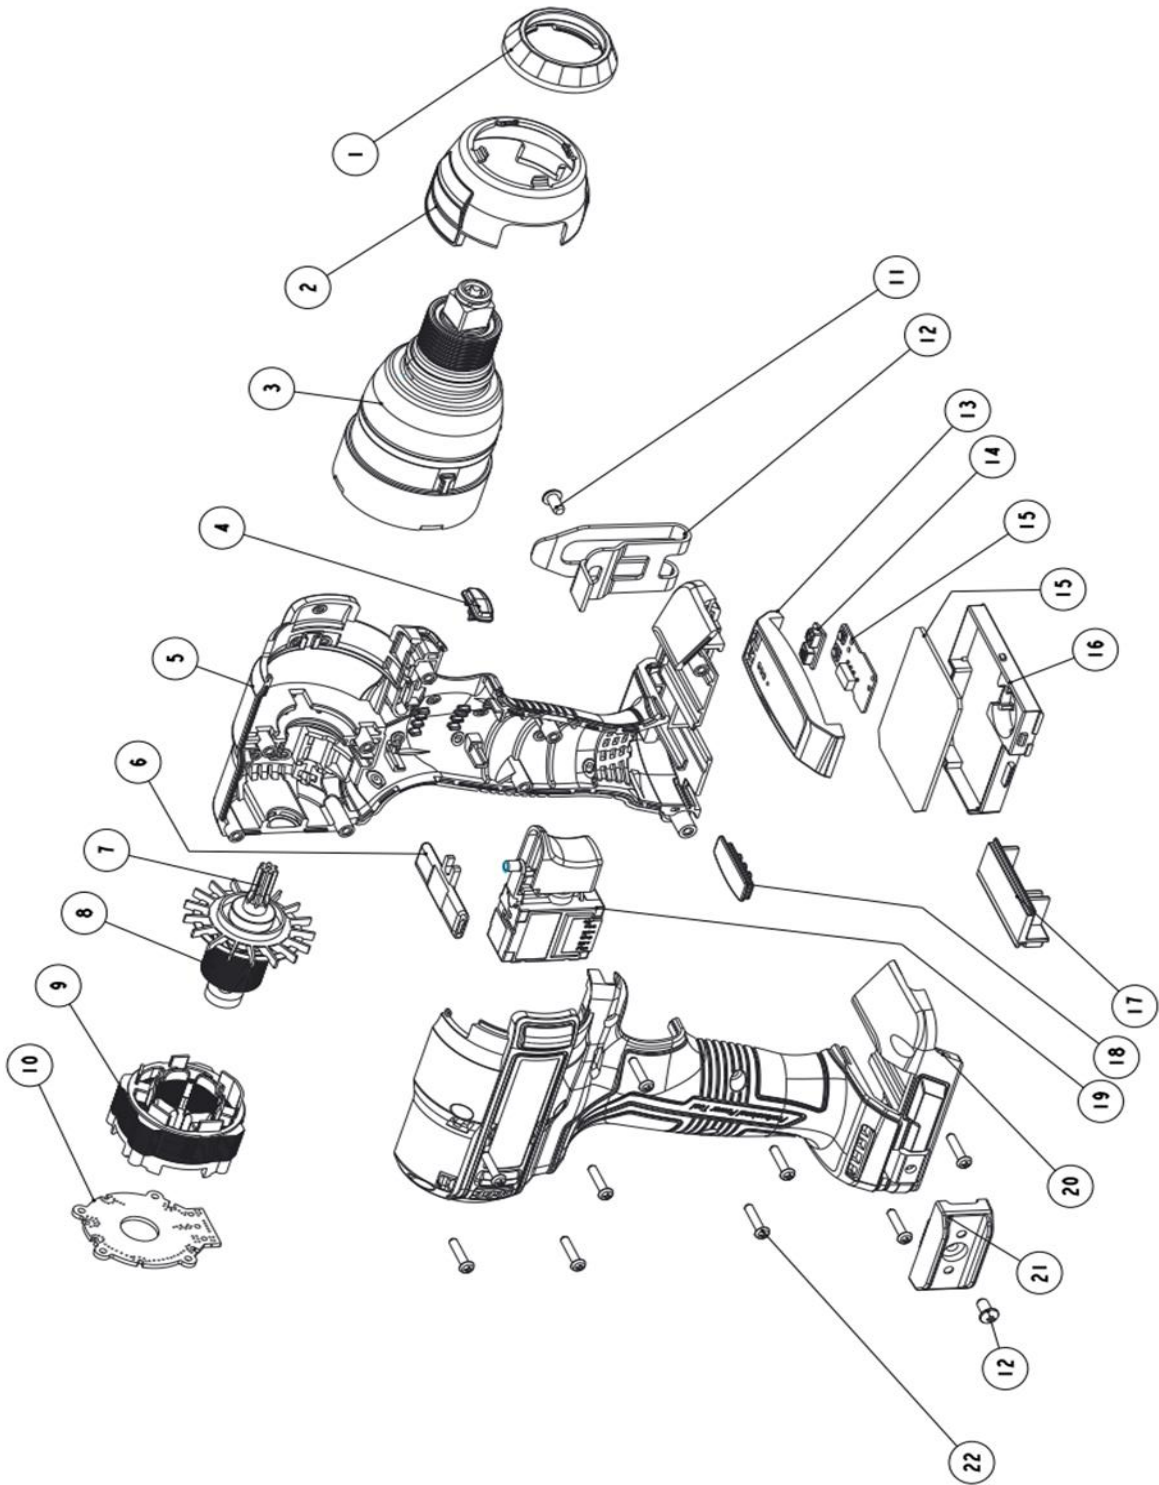

DW18BLA (8003090)

**18V Cordless Impact Driver/Wrench DW18BLA 8003090(EU, CE)**

Item no.	Part no.	Description	Q'ty	Remark
1	2070256	RUBBER BUMPER	1	
2	2110844	GEAR BOX COVER	1	
3	3109264	IMPACT DRIVER WRENCH GEARBOX ASSY	1	
4	2110846	LED COVER	1	
	2110841	HOUSING ASS'Y	1	Include #5,20
5	-	HOUSING (L)	1	
20	-	HOUSING (R)	1	
6	2111054	REVERSE KNOB	1	
	3112400	CONTROLLER ASSY(AS)	1ST	Include #A+B
A	2007053	HALL + STATOR ASSY	1ST	Include #9,10
9	3010118	STATOR ASSY	1	
10	-	HALL PCB	1	
B	2007052	MAIN PCB ASSY	1ST	Include #13,14,15,16,17,19
13	-	CONTROLLER COVER	1	
14	-	RUBBER BUTTON	1	
15	-	MAIN PCB	1	
16	-	CONTROLLER HODER	1	
17	-	TERMINAL(D)		
19	-	SWITCH		
11	2406202	+TRUSS HD M/C SCREW (M4*8)	2	
12	2065246	HOOK	1	
18	2075138	RUBBER DAMPER	1	
21	2418995	BIT HOLDER	1	
22	2400086	PAN HD TAP SCREW (M3X16)	9	
	3109332	[SZ]ROTOR SUB ASS'Y(A/S)	1	Include #7,8
7	2024392	PINION GEAR	1	
8	3006051	ROTOR ASSY	1	