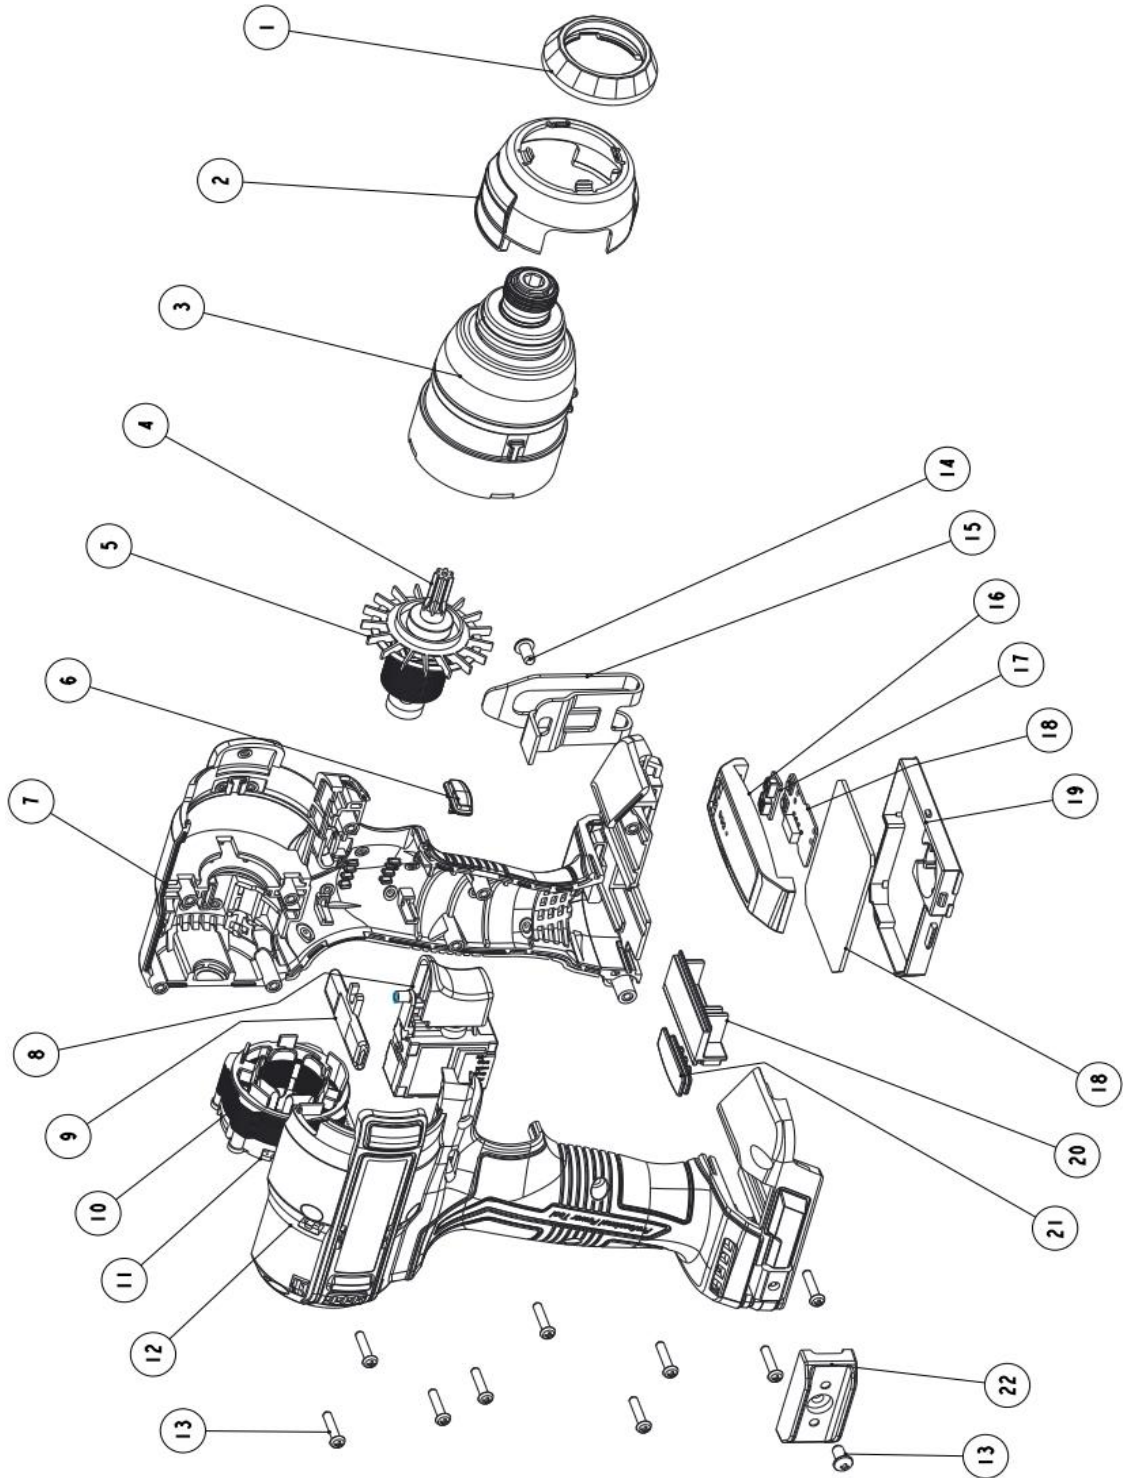

ID18BLA (8003089)

**Impact Driver ID18BLA 8003089 (EU, CE)**

Item no.	Part no.	Description	Q'ty	Remark
1	2070256	RUBBER BUMPER	1	
2	2110844	GEAR BOX COVER	1	
3	3109263	IMPACT DRIVER GEARBOX ASSY	1	
	3006062	[SZ]ROTOR SUB ASS'Y(A/S)	1	Include #4,5
4	2024392	PINION GEAR	1	
5	3006051	ROTOR ASSY	1	
6	2110846	LED COVER	1	
	2110841	HOUSING ASSY	1	Include #7,12
7	-	HOUSING (L)	1	
12	-	HOUSING (R)	1	
	3112400	CONTROLLER ASSY(AS)	1	Include #8,10,11,16,17,18,19,20
8	-	SWITCH		
10	3010118	STATOR ASSY	1	
11	2007053	HALL + STATOR ASSY	1	
16	2110846	LED COVER	1	
17	2070257	RUBBER BUTTON	1	
18	2007052	MAIN PCB ASSY	1	
19	2110847	CONTROLLER COVER	1	
20	-	TERMINAL(D)		
9	2111054	[SZ]REVERSE KNOB	1	
13	2400086	PAN HD TAP SCREW (M3X16)	9	
14	2406202	+TRUSS HD M/C SCREW(M4*8)	2	
15	2065246	HOOK	1	
21	2075138	RUBBER DAMPER	1	
22	2418995	BIT HOLDER	1	